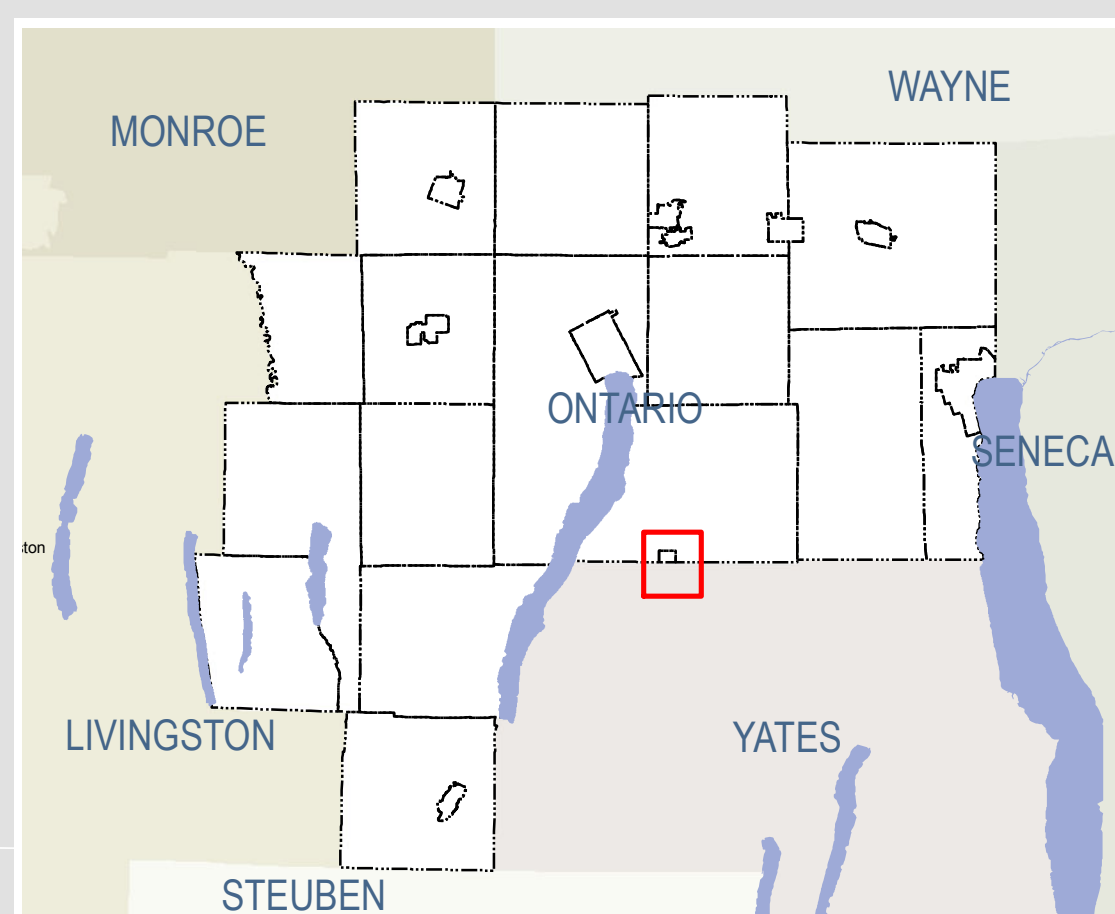

VILLAGE OF RUSHVILLE
 ONTARIO & YATES COUNTY, NY

Official Zoning Map

Adopted: August 1966
 Last Amended: 17 October 2011 - Local Law 03-2011

- Zoning**
- ◆ R-1 - Residential
 - ◆ MD - Multiple Dwelling
 - ◆ C-1 - Commercial
 - ◆ C-2 - Commercial
 - ◆ Community Overlay District

1" = 200' when printed at 24" x 36"

MAP PREPARED BY THE
 ONTARIO COUNTY PLANNING DEPARTMENT

Signature Block

Jennifer Gruschow, Village Clerk

Date